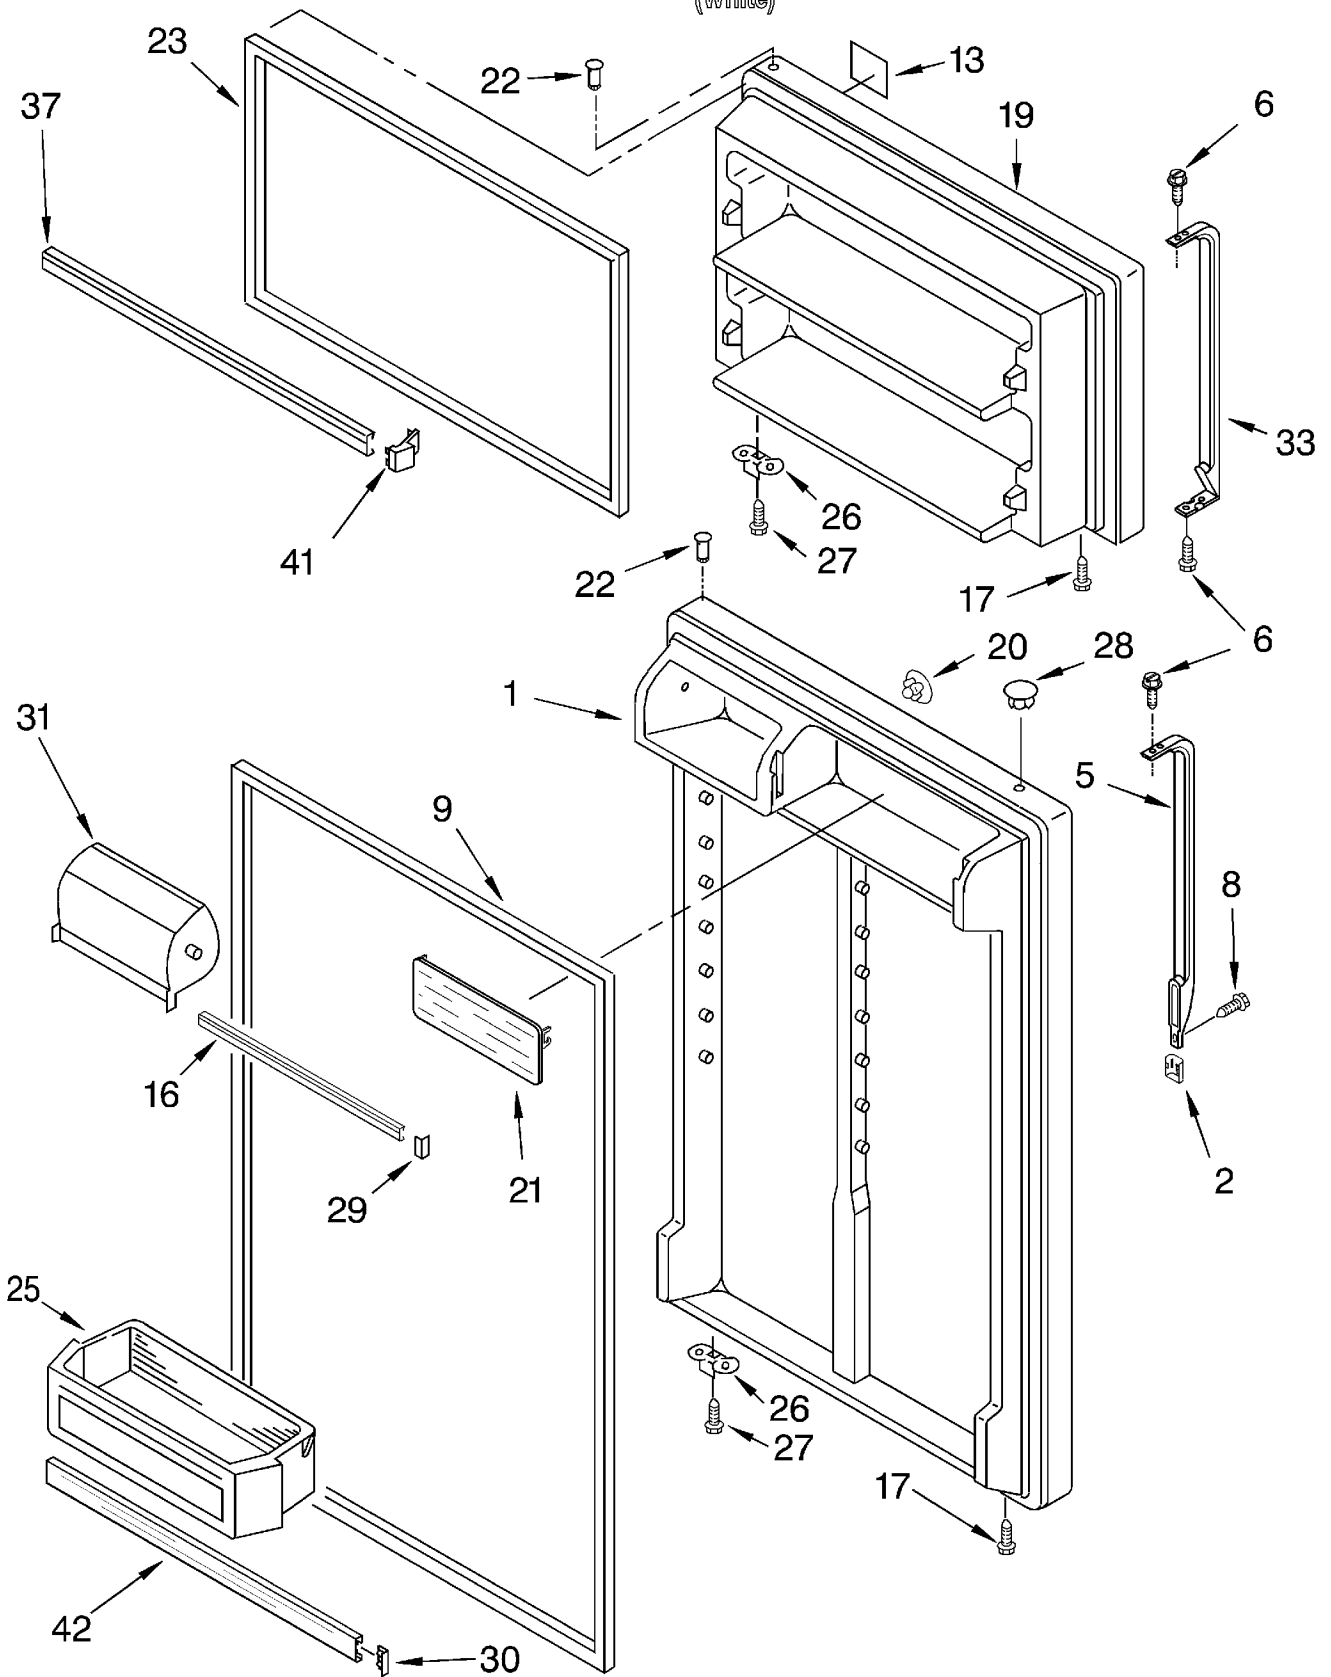

# CABINET PARTS

For Models: 7ET21PKXGW00  
(White)

REFRIGERATOR

1		Cabinet (Not A Serviceable Part)
2	2189410	Hinge (Top)
3	2166108	Roller-Front (2)
5	489385	Clamp, Tube (Water Supply Line)
10	2179826	Rivet
11	2174650	Screw
12	549193	Clamp-Cord
15	489497	Screw
16	2183972	Hinge, Center
17	2183854	Shim, Hinge Center
18	489464	Screw
20	2189194	Hinge Butt
23	2172743	Shim, Bottom Hinge
24		Fitting, Water Tube (Not Serviced)
27	2201012	Hole Plug (6)
31	2166251	Cover, Valve
35	2201014	Corner Filler (2)
36	2183991	Grille
37	489341	Washer
38	487576	Washer
40	2160403	Cover-Hinge
41		Rail, Center (Not Serviced)
42	2166156	Corner Filler, Grille
44	2189060	Cover, Unit

# DOOR PARTS

For Models: 7ET21PKXGW00  
(White)

1	2183920	Refrigerator Door (Includes #9 & #22)
2	2193553W	Handle, Trim
5	2193351W	Handle Center
6	489357	Screw
8	487909	Screw
9		Door Gasket, Magnetic
	2159061	Mist Beige
13	2175383	Nameplate
16	2195378	Trim, Door Shelf
17	489028	Screw
19	2182489	Freezer Door (Includes #22 & #23)
20	2189000	Hole Plug
21	2159304	Shelf, Flip-Up
22	2183003	Thimble
23		Door Gasket, Magnetic
	2159060	Mist Beige
25	2195395	Bin, Door Shelf
26	2189202	Bracket, Door Stop (2)
27	488921	Screw
28	844478	Hole Plug
29	2156007	Plug-Trim
30	2156006	Plug-Trim
31	2177130	Compartment Door
33	2193350W	Handle, F.C.
37	2195947	Trim-Door (2)
41	2195916	Endcap (4)
42	2195948	Trim, Door
100	2199047	FeaturePak (Includes 16, 25, 29, 30, 31, 37, 41, 42) Also See Shelf Parts Page.